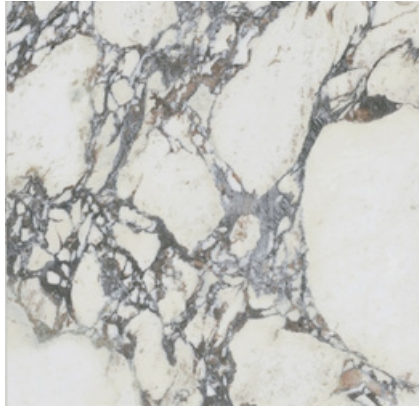

Marmo Vino is a violet marble-look porcelain range with expressive veining and a refined, contemporary edge. Available in 1200×1200, 600×1200 and 600×600, with Optic décor and a matching mosaic to bring statement and detail to your scheme.

GCM01

Optic Decor 600x1200

GCM01

5x5 Mosaic 300x300

GCM01

SKU	1200x1200	600x1200	600x600	600x1200	300x300
	Brushed	Brushed	Brushed	Optic Décor	Brushed Mosaic
GCM01	•	•	•	•	•

• = Availability