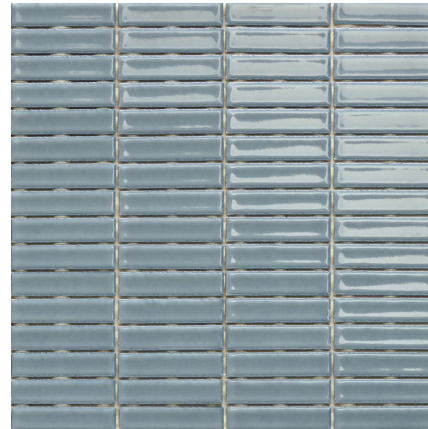

Defined by crisp lines and a welcoming minimalist style, the KitKat mosaic Wand Mini offers a striking selection of 14 colours within this range. Supplied on 31.6 × 31.6 cm sheets, Wand Mini is a versatile mosaic solution for a variety of design applications and can be installed either vertically or horizontally, delivering a striking finish.

GTWM01

316x316

GTWM02

GTWM03

GTWM04

GTWM05

GTWM06

GTWM07