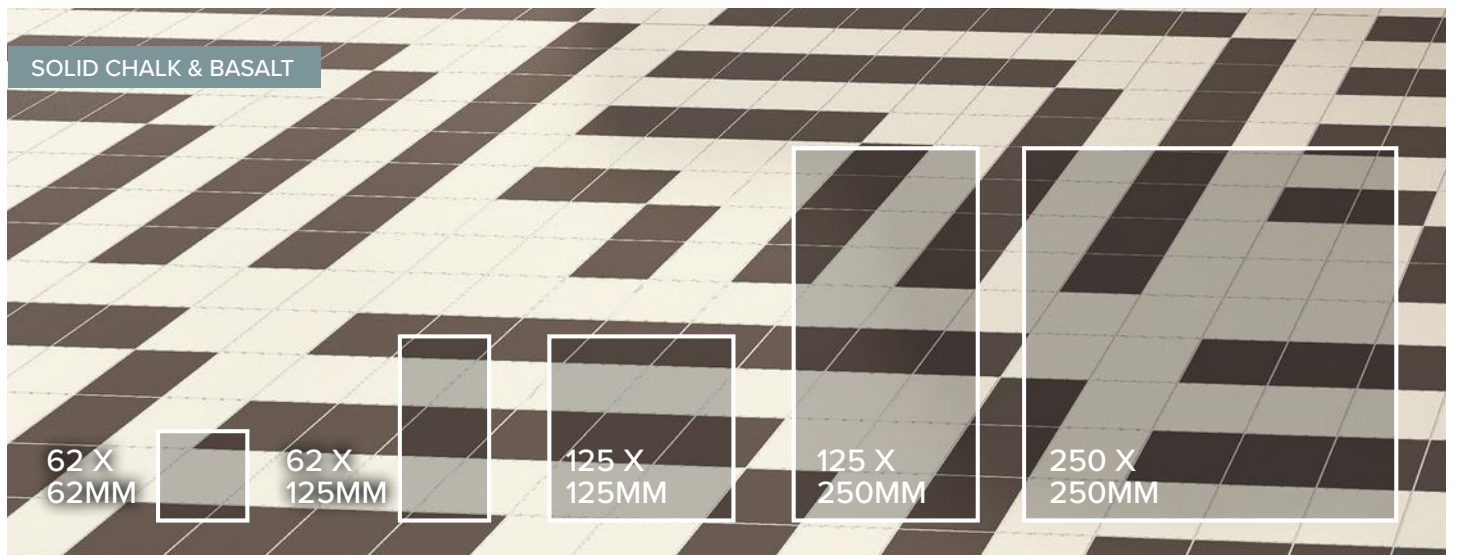

SOLID XS	SOLID S	SOLID M	SOLID L	SOLID XL
Code:	SPECIAL ORDER	SPECIAL ORDER	SPECIAL ORDER	SPECIAL ORDER	SPECIAL ORDER
Qty (pcs) Per Pallet:	13440	6720	3315	1920	960
Size:	62 x 62mm	62 x 125mm	125 x 125mm	125 x 250mm	250 x 250mm
Pallet Coverage:	51.36m²	51.96m²	51.77m²	60.39m²	60.72m²

V4 VARIANCE

RECTIFIED

INDOOR USE

OUTDOOR USE

All colours are available in the sizes listed
Special Order: 10mm thickness for internal use