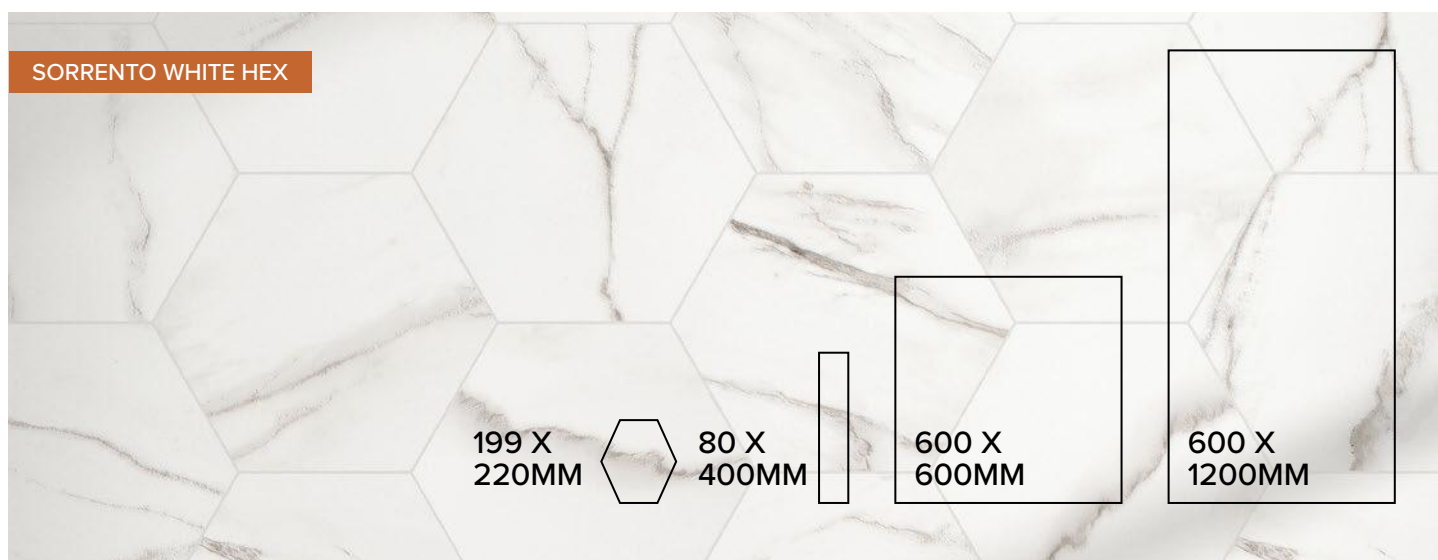

V4 VARIANCE

RECTIFIED

INDOOR USE

Norwich

PORCELAIN

The Norwich tile range - modern, minimalist porcelain tiles available in five versatile colours. Perfect for contemporary interiors, their clean design brings effortless style to both walls and floors.