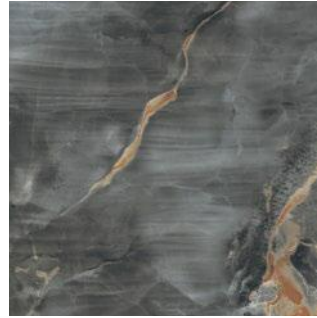

CRYSTAL BLACK