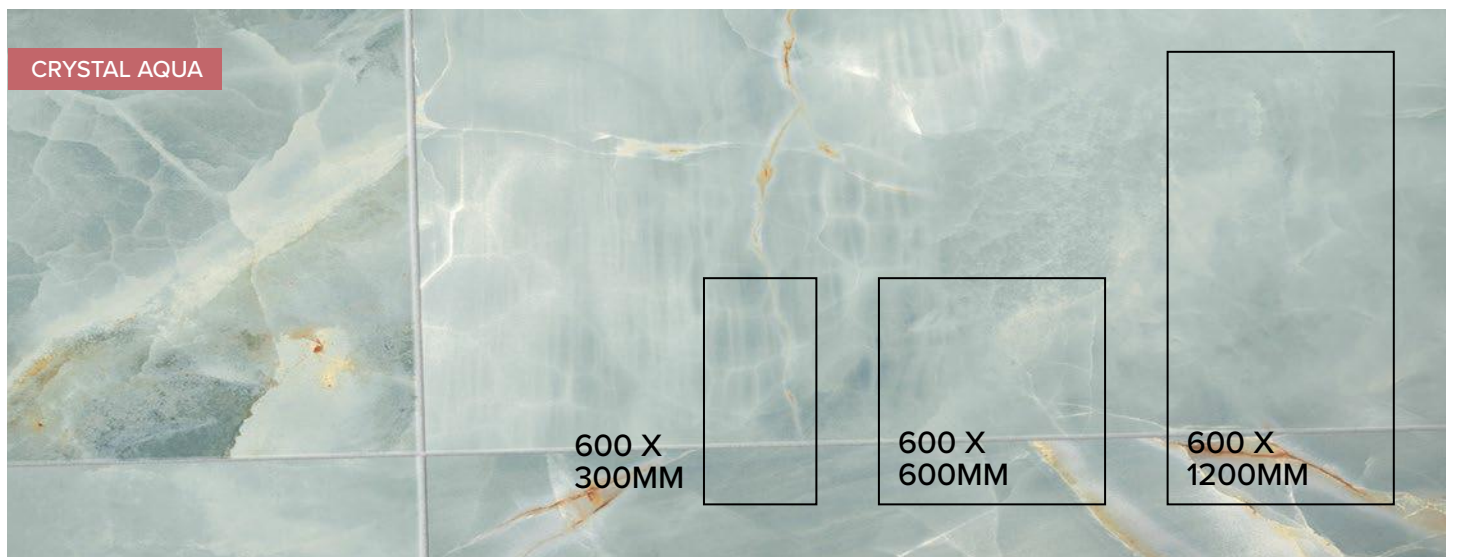

MATERIAL	CODE	COLOUR	FINISH	SIZE
PORCELAIN	CRYST-AQUA-30X60	AQUA	MATT	600X300
PORCELAIN	CRYST-AQUA-60X60	AQUA	MATT	600X600
PORCELAIN	CRYST-AQUA-60X120	AQUA	MATT	600X1200
PORCELAIN	CRYST-BIAN-30X60	BIANCO	MATT	600X300
PORCELAIN	CRYST-BIAN-60X60	BIANCO	MATT	600X600
PORCELAIN	CRYST-BIAN-60X120	BIANCO	MATT	600X1200
PORCELAIN	CRYST-BLACK-30X60	BLACK	MATT	600X300
PORCELAIN	CRYST-BLACK-60X60	BLACK	MATT	600X600
PORCELAIN	CRYST-BLACK-60X120	BLACK	MATT	600X1200
PORCELAIN	CRYST-SILV-30X60	SILVER	MATT	600X300
PORCELAIN	CRYST-SILV-60X60	SILVER	MATT	600X600
PORCELAIN	CRYST-SILV-60X120	SILVER	MATT	600X1200

V3 VARIANCE

RECTIFIED

INDOOR USE