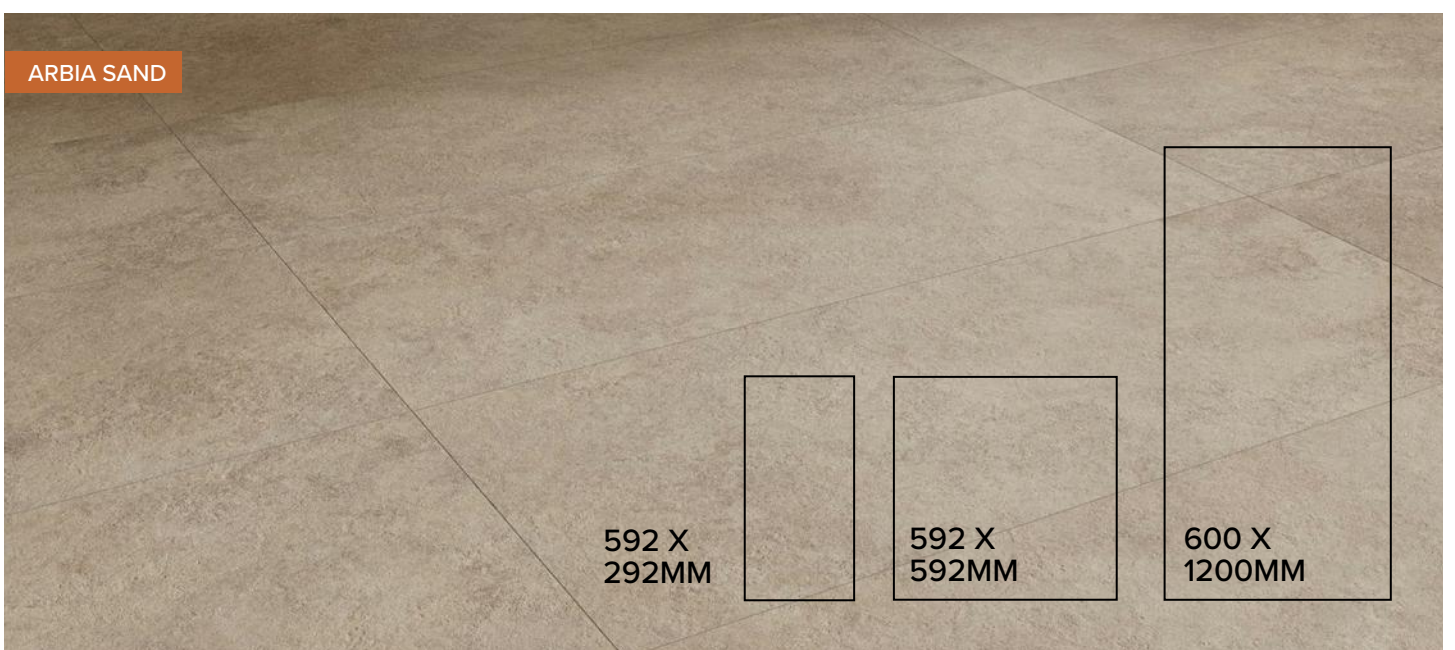

Portland

PORCELAIN

Discover British essence with Portland. Inspired by stone from Britain's Isle of Portland, this porcelain tile range offers timeless tradition and enduring durability—perfect for classic interiors with lasting appeal.