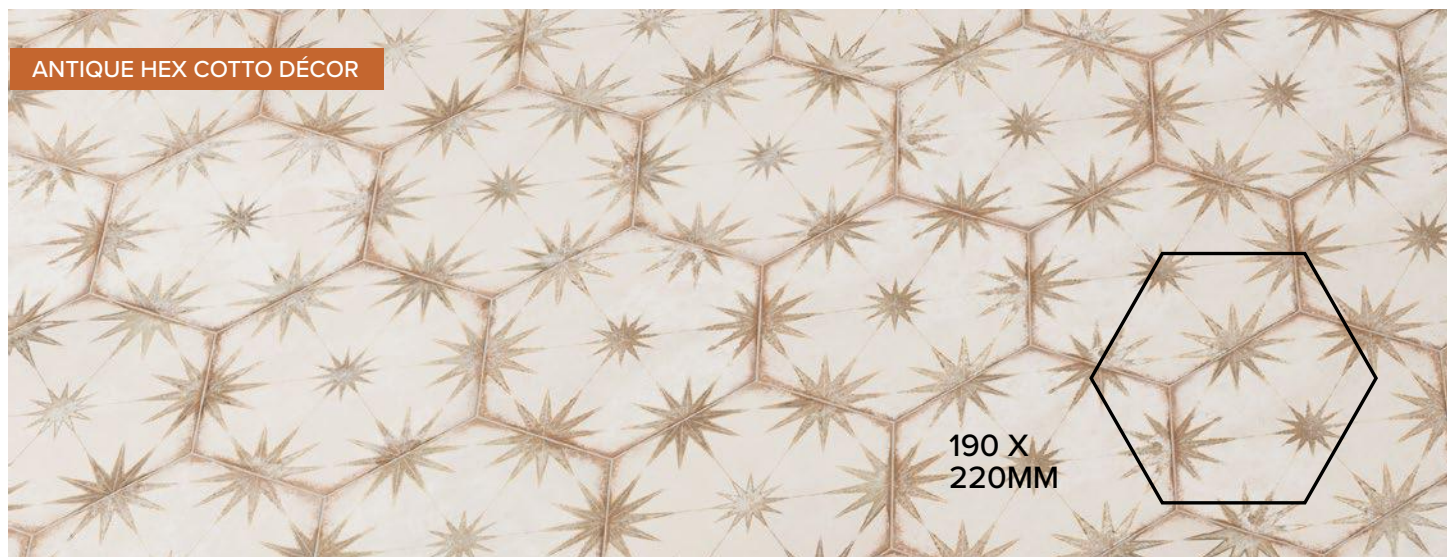

MATERIAL	CODE	COLOUR	FINISH	SIZE
PORCELAIN	ANTIQ-HEX-COT-19X22	COTTO	MATT	190X220
PORCELAIN	ANTIQ-HEX-WHIT-19X22	WHITE	MATT	190X220
PORCELAIN	ANTIQ-HEX-BLUE-DEC-19X22	BLUE	MATT	190X220
PORCELAIN	ANTIQ-HEX-COT-DEC-19X22	COTTO	MATT	190X220
PORCELAIN	ANTIQ-HEX-TAUP-DEC-19X22	TAUPE	MATT	190X220

V2 VARIANCE NON RECTIFIED INDOOR USE