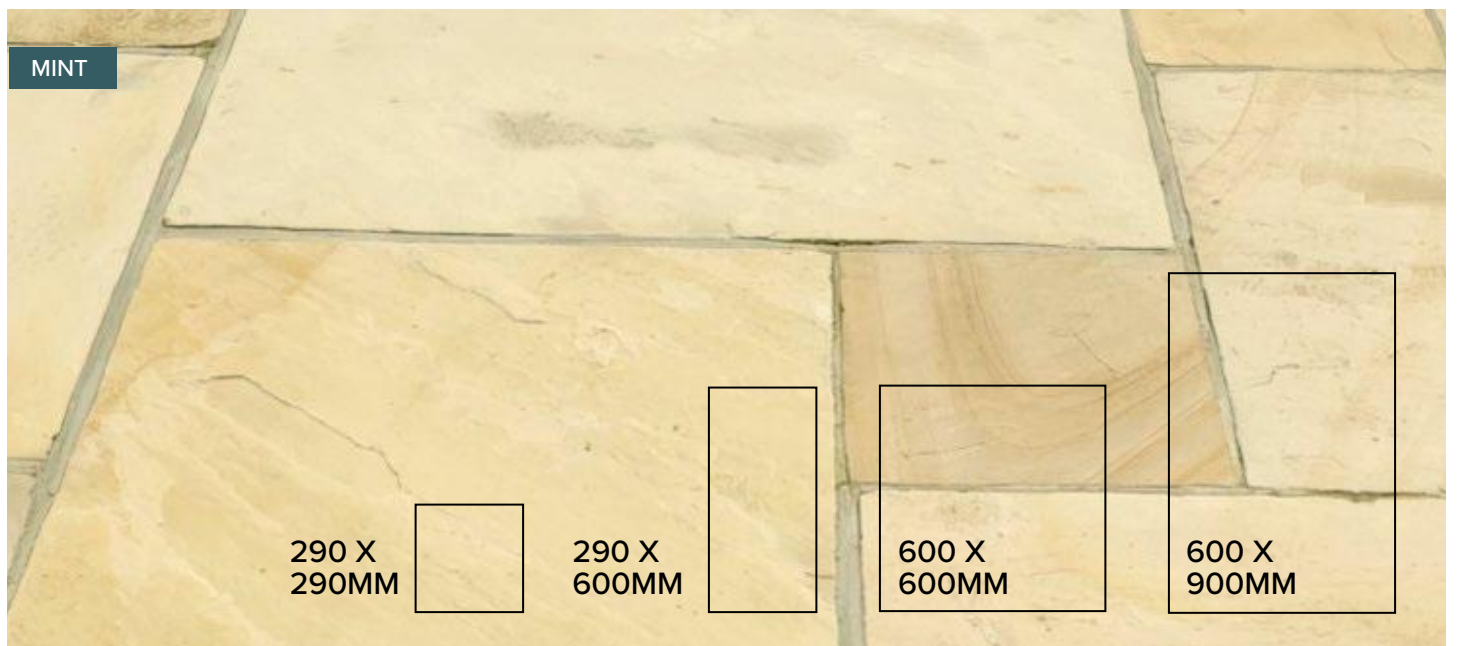

A Patio Pack consists of 60 pavers in the following size/qty breakdown:
 290 x 290mm x 12 Pcs • 600 x 600mm x 16 Pcs
 600 x 290mm x 16 Pcs • 900 x 600mm x 16 Pcs

Autumn Brown

INDIAN SANDSTONE

With it's natural variations in colour and texture, sandstone is known and loved for its versatility. It's notorious durability and high strength - make it the perfect material for a classic patio.