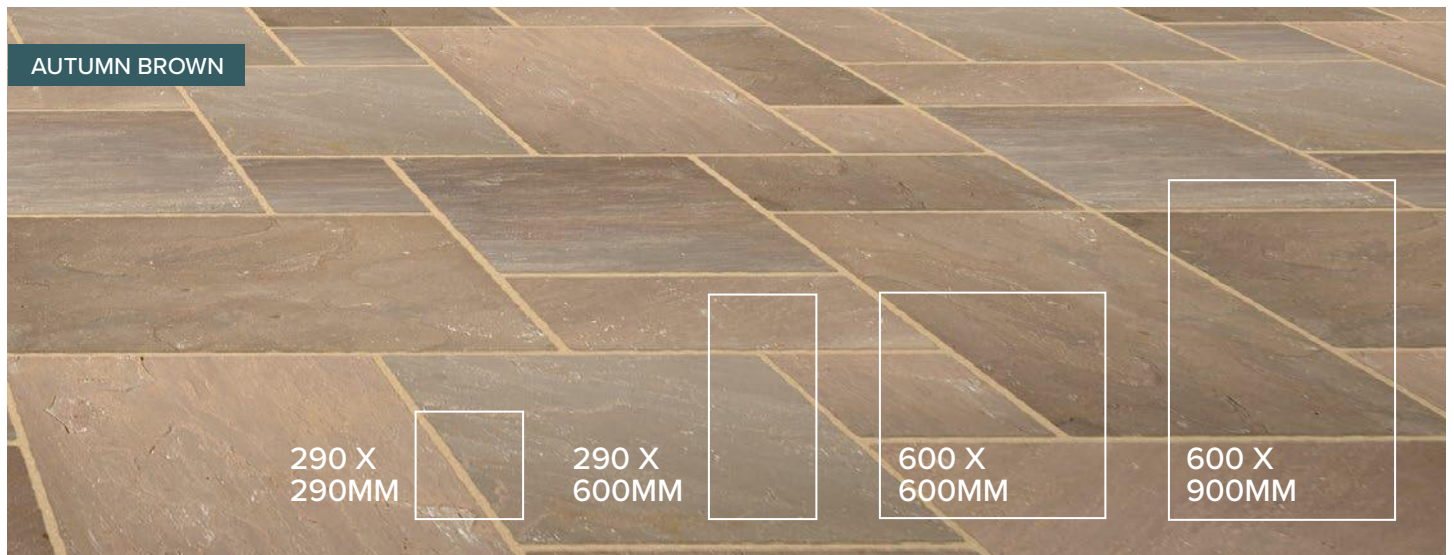

AUTUMN BROWN

Colour:	Autumn Brown
Code:	18-AUT-BROWN-SS-PP
Pack/Size Info:	18mm Patio Pack
Pallet Coverage:	18.97m²*

Code:	18-AUT-BROWN-SS-900X600
Qty (pcs) Per Pallet:	40 (18mm)
Size	600 x 900mm
Pallet Coverage:	21.62m²*

18/22mm thickness stocked as above packing list
*Based on an installation with of 12mm joint

A Patio Pack consists of 60 pavers in the following size/qty breakdown:
290 x 290mm x 12 Pcs • 600 x 600mm x 16 Pcs
600 x 290mm x 16 Pcs • 900 x 600mm x 16 Pcs