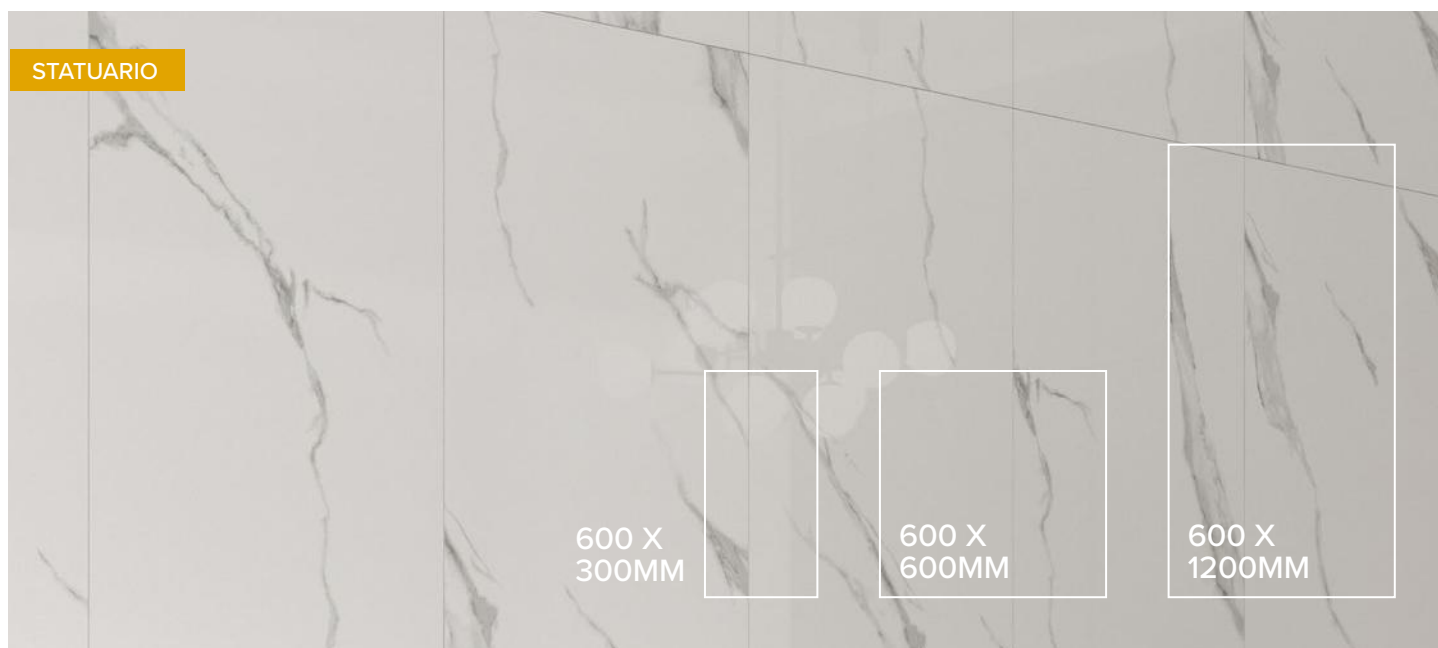

STATUARIO

600 X
300MM

600 X
600MM

600 X
1200MM