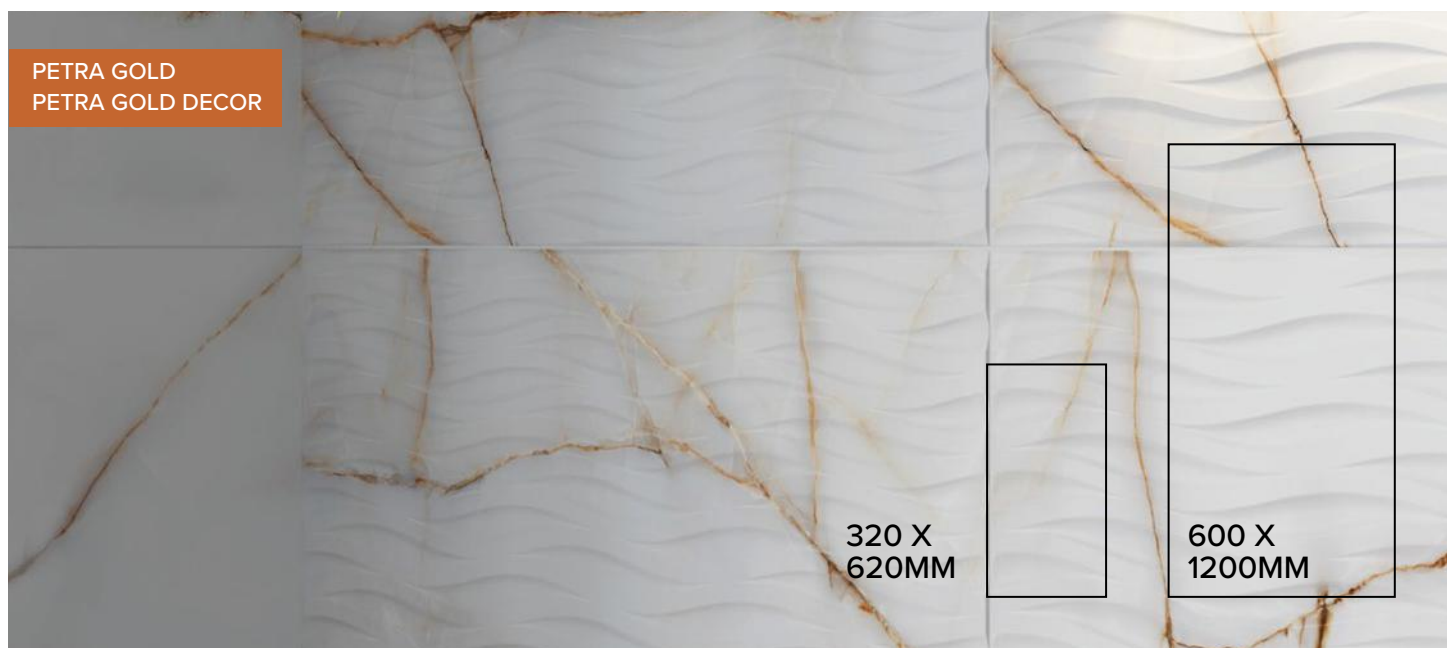

PETRA GOLD

MATERIAL	CODE	COLOUR	FINISH	SIZE
PORCELAIN	PETRA-GOLD-PL-32X62	GOLD	MATT	320X625
PORCELAIN	PETRA-GOLD-DEC-32X62	GOLD	MATT	320X625
PORCELAIN	PETRA-GOLD-PL-60X120	GOLD	MATT	600X1200

VARIANCE NON RECTIFIED INDOOR USE