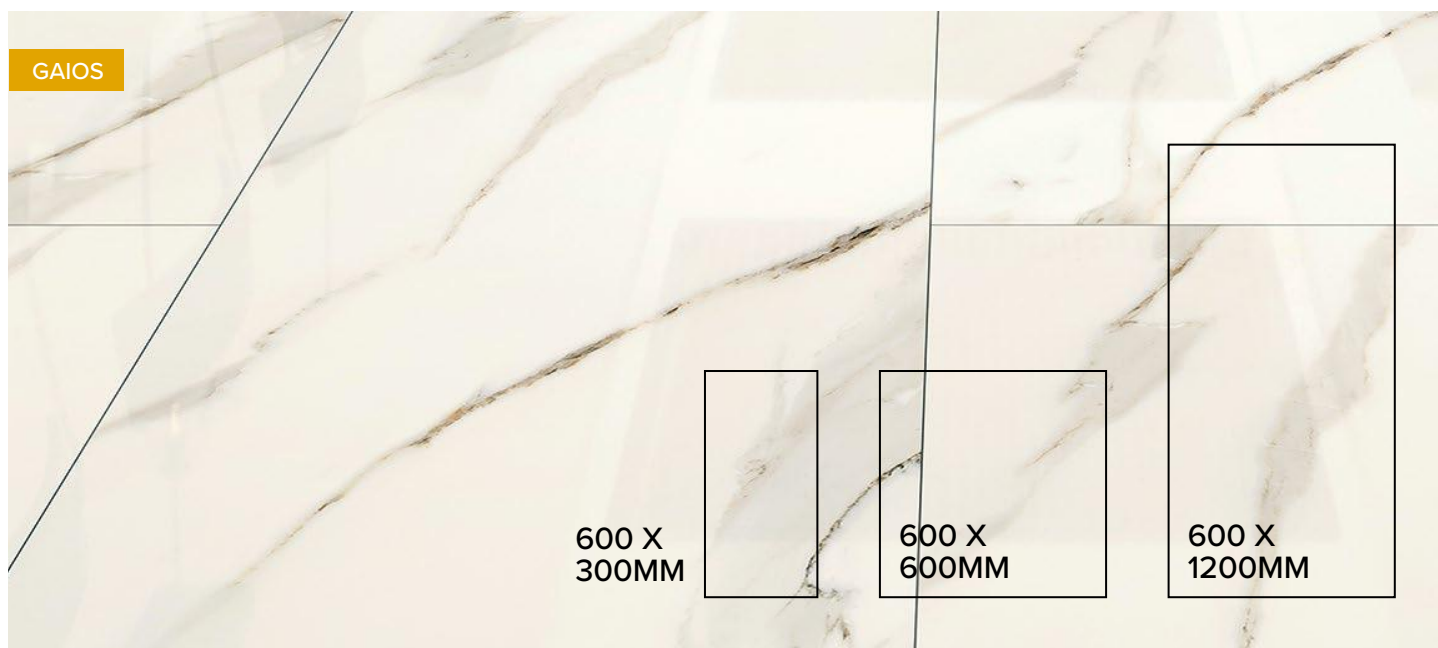

GAIOS

MATERIAL	CODE	FINISH	SIZE
PORCELAIN	10-GAI-POL-600X1200-POR	POLISHED	600X1200
PORCELAIN	10-GAI-POL-600X300-POR	POLISHED	600X300
PORCELAIN	10-GAI-POL-600X600-POR	POLISHED	600X600

V4 VARIANCE

RECTIFIED

INDOOR USE