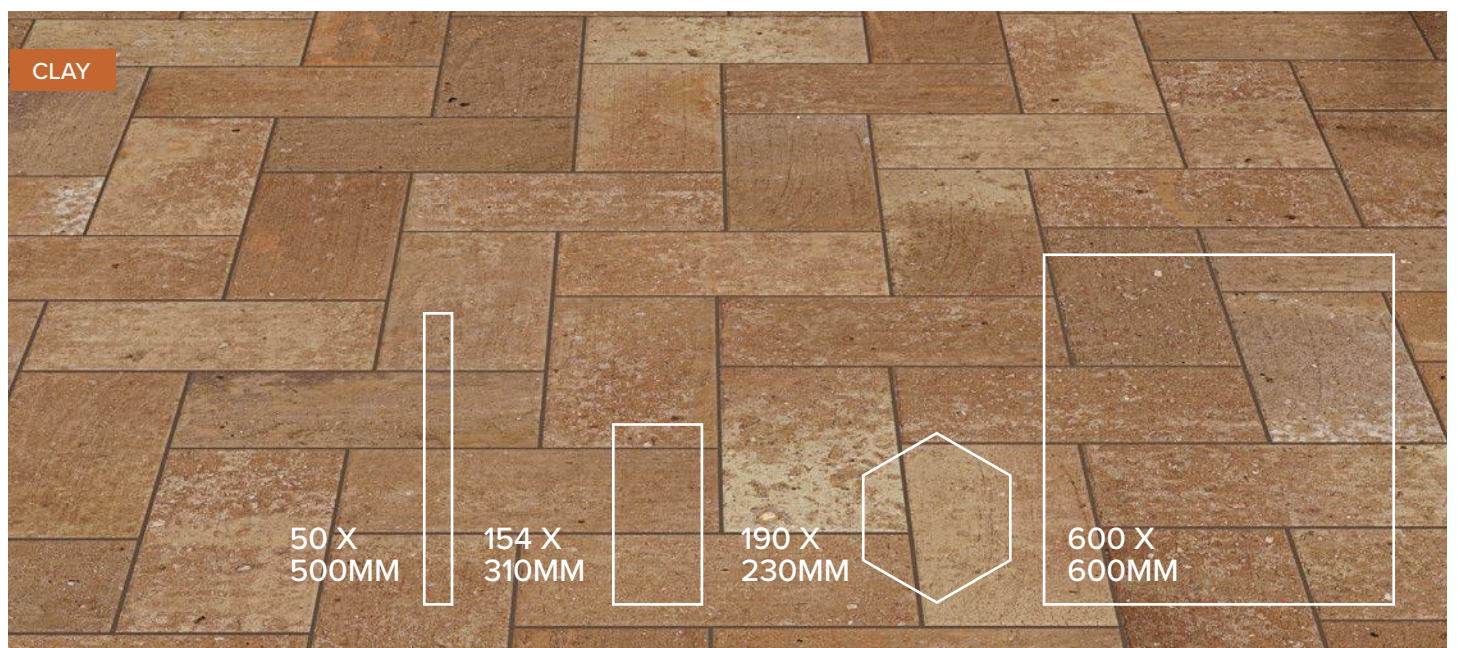

CLAY

MATERIAL	CODE	COLOUR	FINISH	SIZE
PORCELAIN	10-CLAY-5X50	TERRACOTTA	MATT	50X500
PORCELAIN	10-CLAY-15,4X31	TERRACOTTA	MATT	154X310
PORCELAIN	10-CLAY-19,8X22,8	TERRACOTTA	MATT	198X228
PORCELAIN	10-CLAY-600X600	TERRACOTTA	MATT	600X600

V4 VARIANCE NON RECTIFIED INDOOR USE