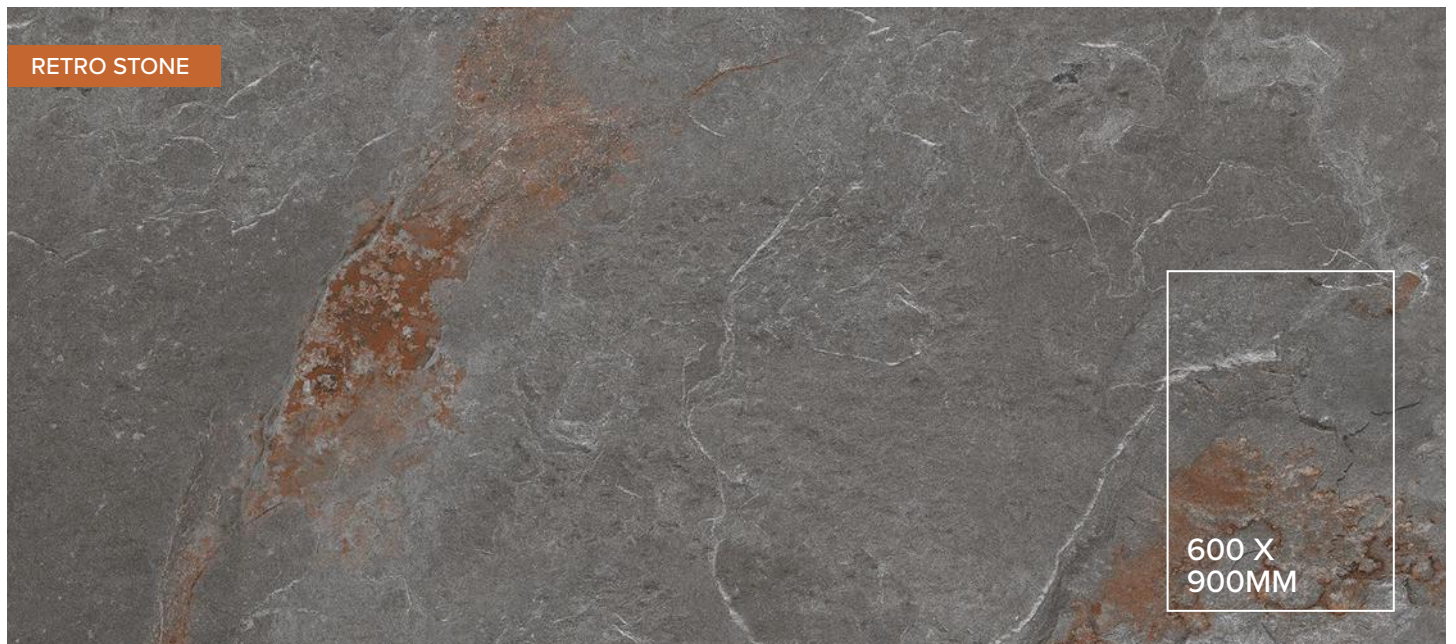

V4 VARIANCE

RECTIFIED

INDOOR USE

OUTDOOR USE

20mm thickness stocked

CEDAR GREY

Cedar

SPANISH PORCELAIN