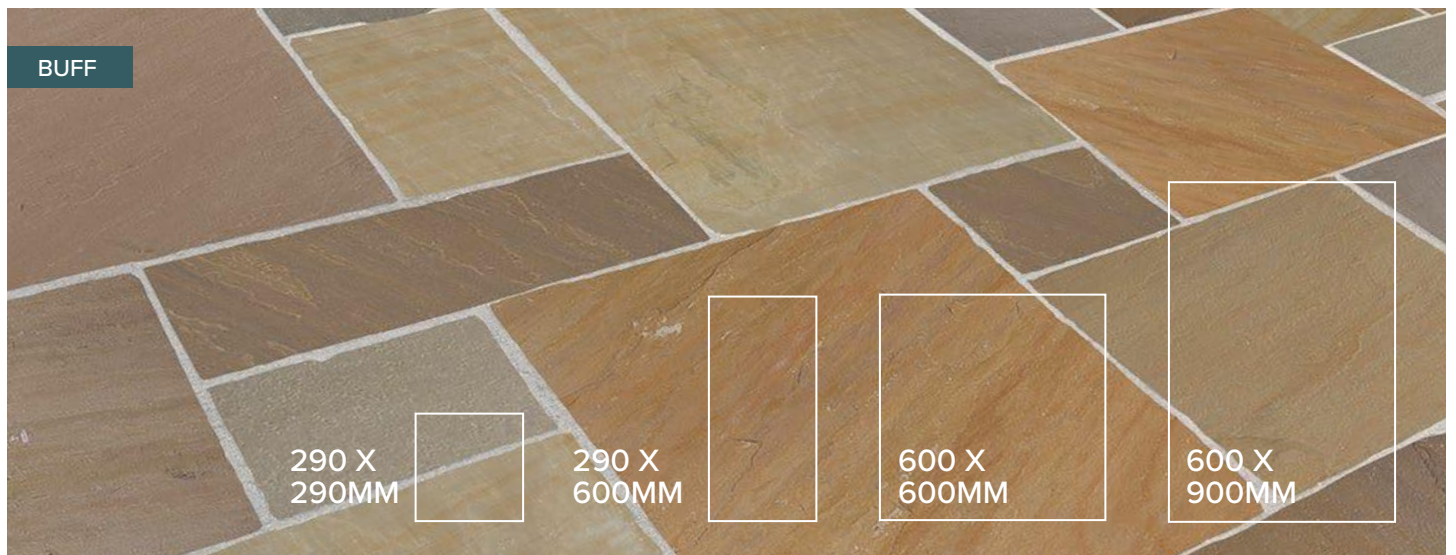

BUFF

Colour:	Buff
Code:	22-BUFF-SS-900x600
Qty (pcs) Per Pallet:	34 (22mm)
Size:	600 x 900
Pallet Coverage:	18.97m^{2*}

Code:	18-BUFF-SS-900X600
Qty (pcs) Per Pallet:	40 (18mm)
Size:	600 x 900mm
Pallet Coverage:	21.62m^{2*}

*Based on an installation with of 12mm joint

A Patio Pack consists of 60 pavers in the following size/qty breakdown:
290 x 290mm x 12 Pcs • 600 x 600mm x 16 Pcs
600 x 290mm x 16 Pcs • 900 x 600mm x 16 Pcs