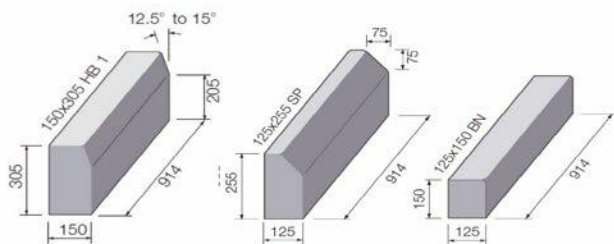

V4 VARIANCE

RECTIFIED

INDOOR USE

OUTDOOR USE

All colours are available in the sizes listed

Commercial Building Products

BRITISH STANDARD FLAG & KERB

- Straight Kerbs
 - Radius Kerbs
 - West Riding Kerbs
 - Edgings
 - Channels
- Accessories**
 - Angles
 - Quadrants
 - Droppers
 - Transition