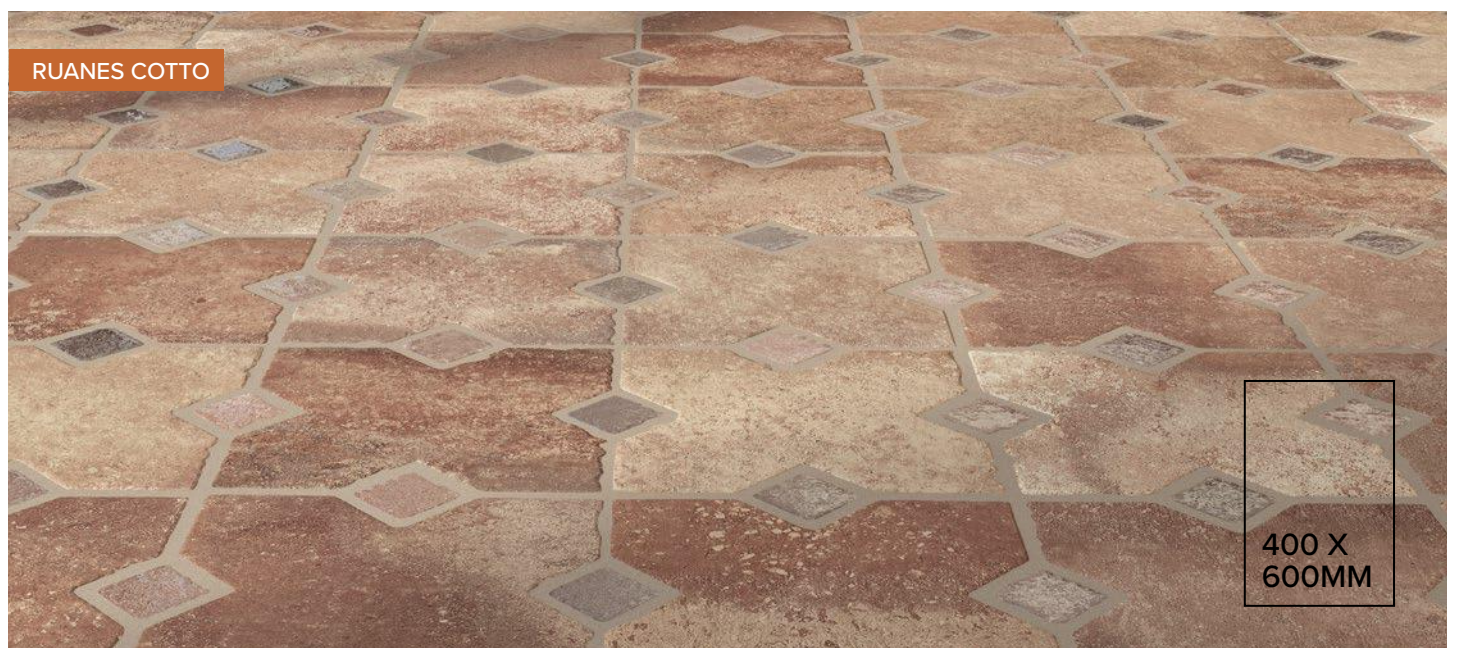

MATERIAL	CODE	COLOUR	FINISH	SIZE
PORCELAIN	10-RUAN-COTT-600X400	COTTO	MATT	400X600
PORCELAIN	10-RUAN-WHIT-600X400	WHITE	MATT	400X600
PORCELAIN	10-RUAN-GREY-600X400	GREY/BLUE	MATT	400X600

V3 VARIANCE NON RECTIFIED INDOOR USE