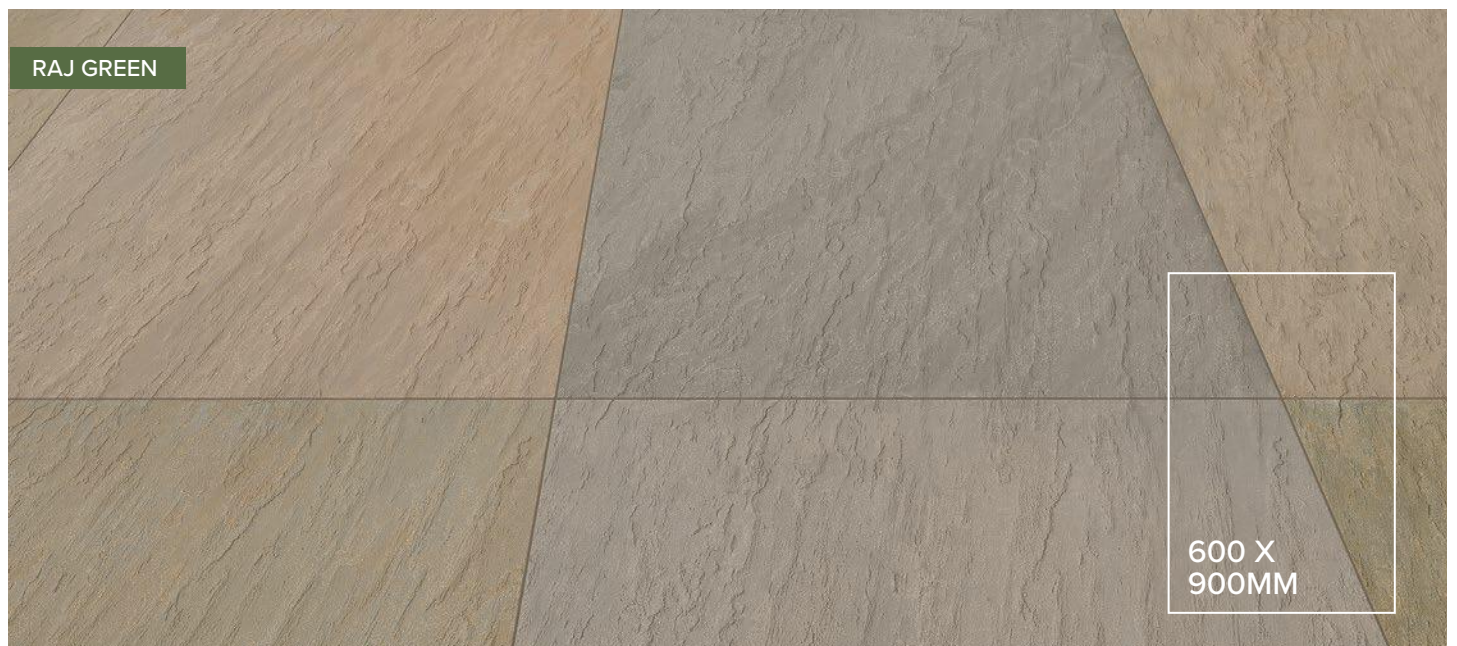

RAJ GREEN

Colour:	Raj Green
Code:	20-RAJ-GREEN-900X600-POR
Qty (pcs) Per Pallet:	40
Size:	600 x 900mm
Pallet Coverage:	21.62m²

20mm thickness stocked