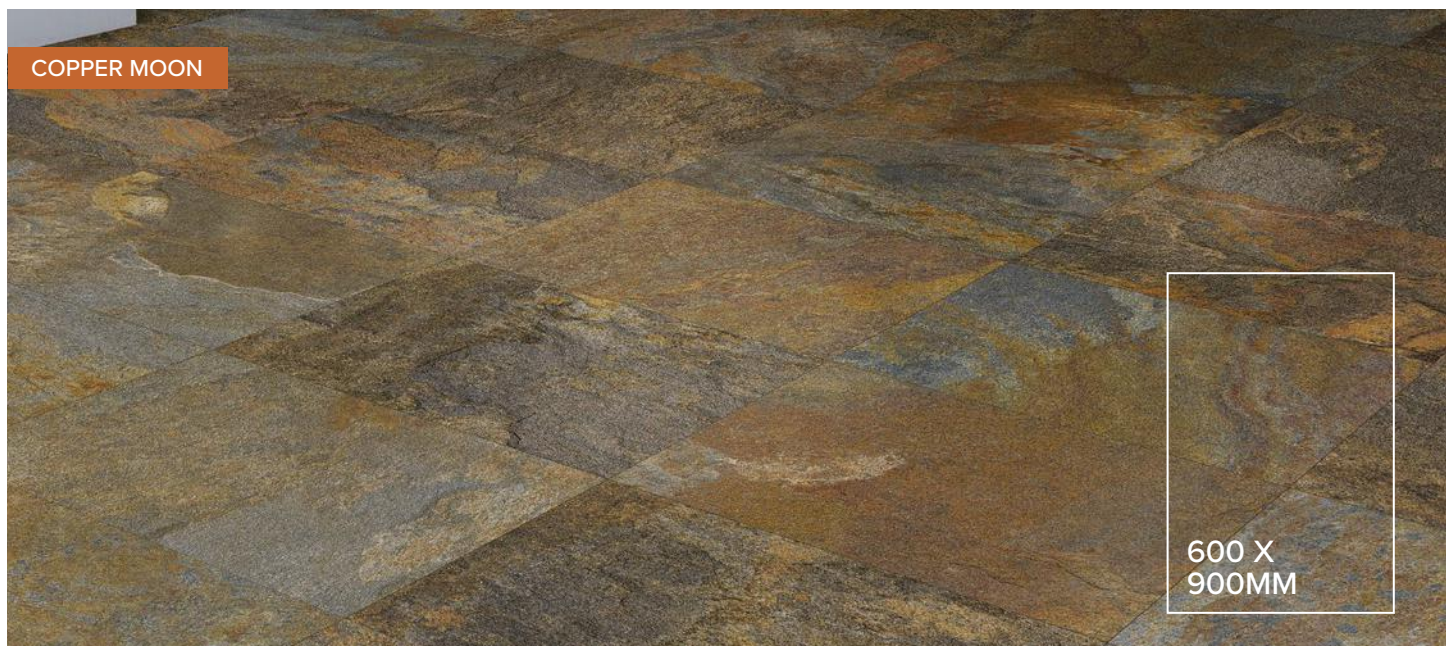

COPPER MOON

Colour:	Copper Moon
Code:	20-COOP-MOON-900x600-POR
Qty (pcs) Per Pallet:	42
Size:	600 x 900mm
Pallet Coverage:	22.68m²

V4 VARIANCE

RECTIFIED

INDOOR USE

OUTDOOR USE

20mm thickness stocked