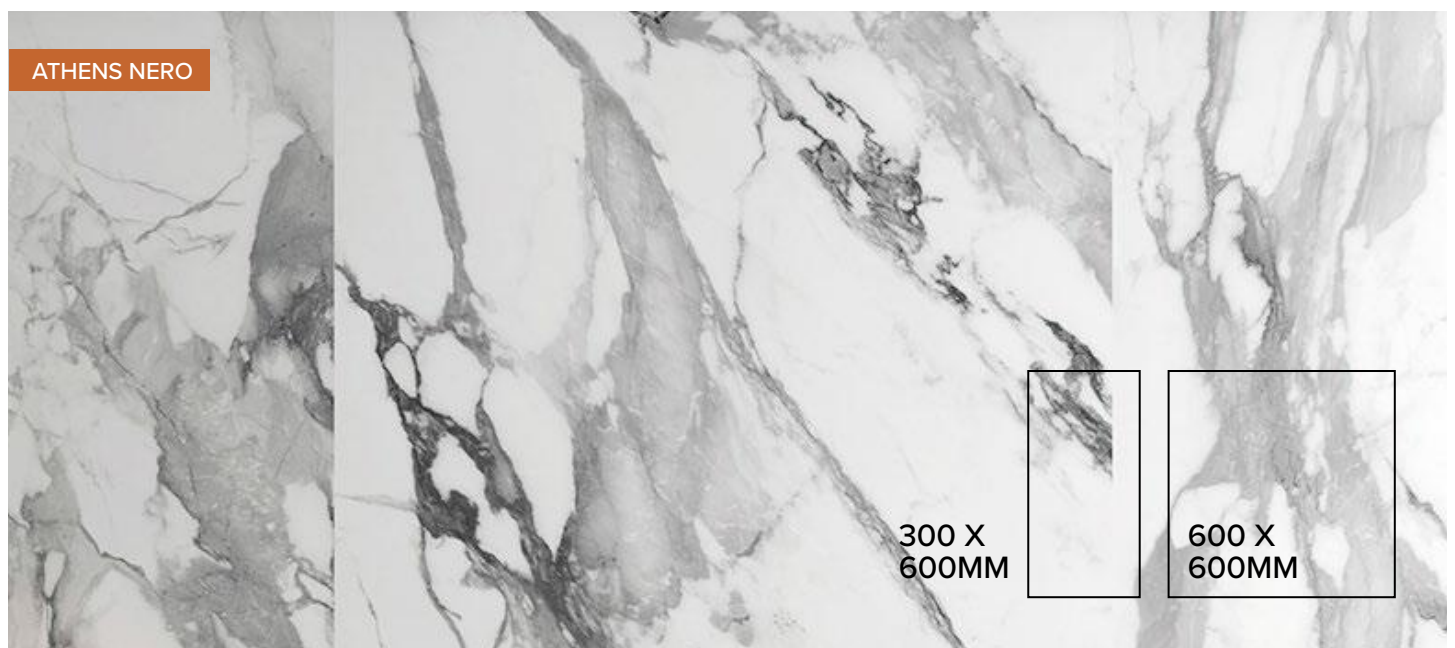

ATHENS NERO

ATHENS BLUE

ATHENS BEIGE

MATERIAL	CODE	COLOUR	FINISH	SIZE
PORCELAIN	ATHEN-NERO-POL-30X60	BLACK VEIN	POLISHED	300X600
PORCELAIN	ATHEN-NERO-POL-60X60	BLACK VEIN	POLISHED	600X600
PORCELAIN	ATHEN-AZUR-POL-30X60	BLUE VEIN	POLISHED	300X600
PORCELAIN	ATHEN-AZUR-POL-60X60	BLUE VEIN	POLISHED	600X600
PORCELAIN	ATHEN-BEIG-POL-60X60	BEIGE VEIN	POLISHED	600X600

Beige 600x300 available as a special order.

V3 VARIANCE

RECTIFIED

INDOOR USE