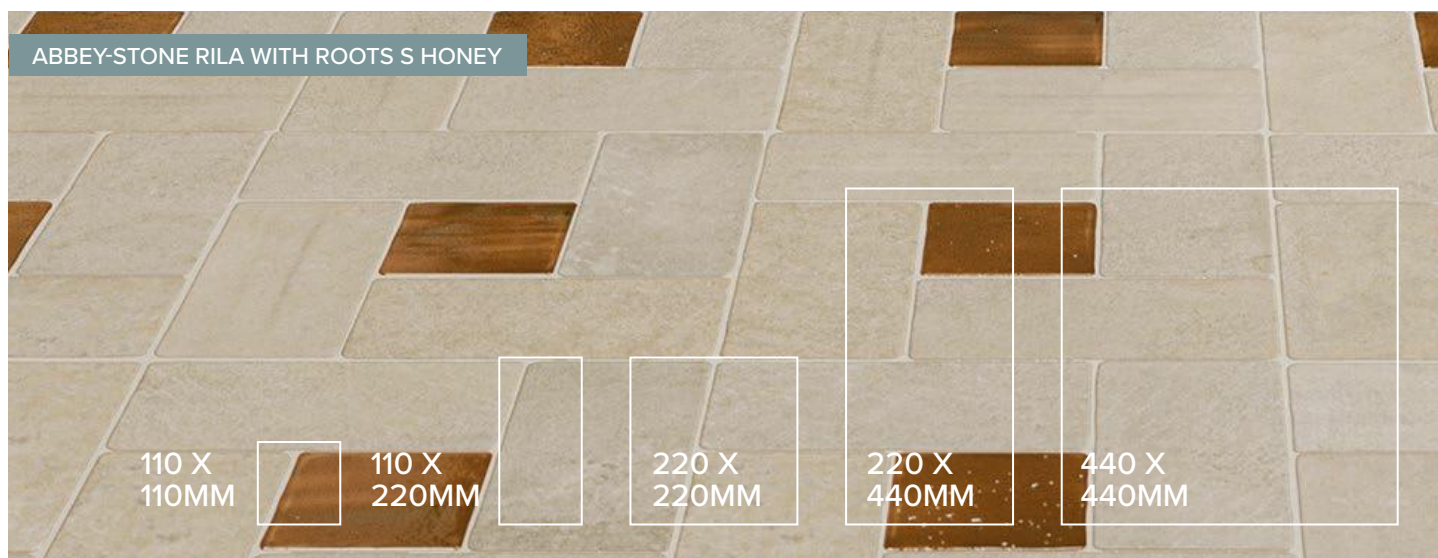

ABBEYSTONE XXL	ABBEYSTONE XL	ABBEYSTONE L	ABBEY STONE M	ABBEY STONE S	S GLOSS
Code:	SPECIAL ORDER	SPECIAL ORDER	SPECIAL ORDER	SPECIAL ORDER	SPECIAL ORDER	SPECIAL ORDER
Qty (pcs) Per Pallet:	144	288	750	1500	3750	3750
Size:	440 x 440mm	220 x 440mm	220 x 220mm	110 x 220mm	110 x 110mm	110 x 110mm
Pallet Coverage:	27.86m²	27.86m²	36.30m²	36.30m²	45.37m²	45.37m²

All colours are available in the sizes listed
Special Order: 10mm thickness for internal use