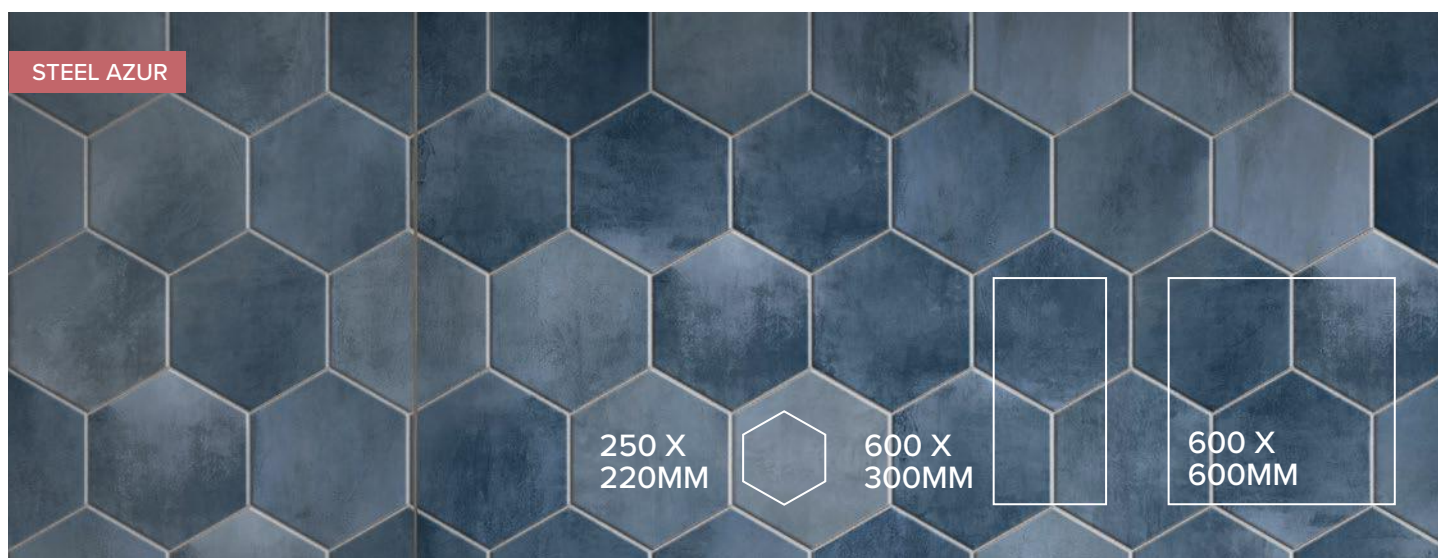

Steel

PORCELAIN

The main feature of the Steel Range is its semi-polished finish which realistically recreates the shine of oxidized metal. This gives a touch of modernity and originality to any space in which it is used.

MATERIAL	CODE	COLOUR	FINISH	SIZE
PORCELAIN	STEEL-AZUR-30X60	BLUE	SEMI-POLISHED	300X600
PORCELAIN	STEEL-AZUR-60X60	BLUE	SEMI-POLISHED	600X600
PORCELAIN	STEEL-AZUR-HEX	BLUE	SEMI-POLISHED	250X220
PORCELAIN	STEEL-COPP-30X60	COPPER	SEMI-POLISHED	300X600
PORCELAIN	STEEL-COPP-60X60	COPPER	SEMI-POLISHED	600X600
PORCELAIN	STEEL-COPP-HEX	COPPER	SEMI-POLISHED	250X220
PORCELAIN	STEEL-SILV-30X60	SILVER	SEMI-POLISHED	300X600
PORCELAIN	STEEL-SILV-60X60	SILVER	SEMI-POLISHED	600X600
PORCELAIN	STEEL-SILV-HEX	SILVER	SEMI-POLISHED	250X220
PORCELAIN	STEEL-VERDE-30X60	VERDE	SEMI-POLISHED	300X600
PORCELAIN	STEEL-VERDE-60X60	VERDE	SEMI-POLISHED	600X600
PORCELAIN	STEEL-VERDE-HEX	VERDE	SEMI-POLISHED	250X220
PORCELAIN	STEEL-WHIT-30X60	WHITE	SEMI-POLISHED	300X600
PORCELAIN	STEEL-WHIT-60X60	WHITE	SEMI-POLISHED	600X600
PORCELAIN	STEEL-WHIT-HEX	WHITE	SEMI-POLISHED	250X220

V3 VARIANCE

RECTIFIED

INDOOR USE