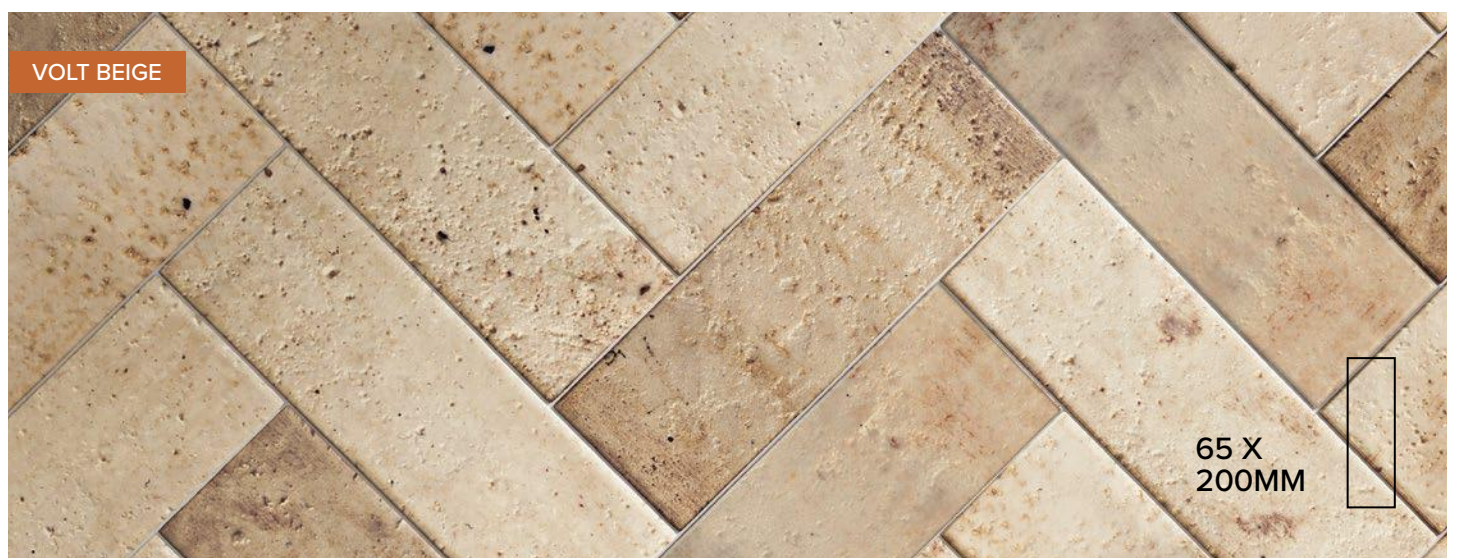

MATERIAL	CODE	COLOUR	FINISH	SIZE
PORCELAIN	10-VOLT-AZUL-6,5X20	AZUL	MATT	65X200
PORCELAIN	10-VOLT-CORT-6,5X20	COTTO	MATT	65X200
PORCELAIN	10-VOLT-BEIG-6,5X20	BEIGE	MATT	65X200
PORCELAIN	10-VOLT-BLAN-6,5X20	BLANCO	MATT	65X200

V4 VARIANCE NON RECTIFIED INDOOR USE