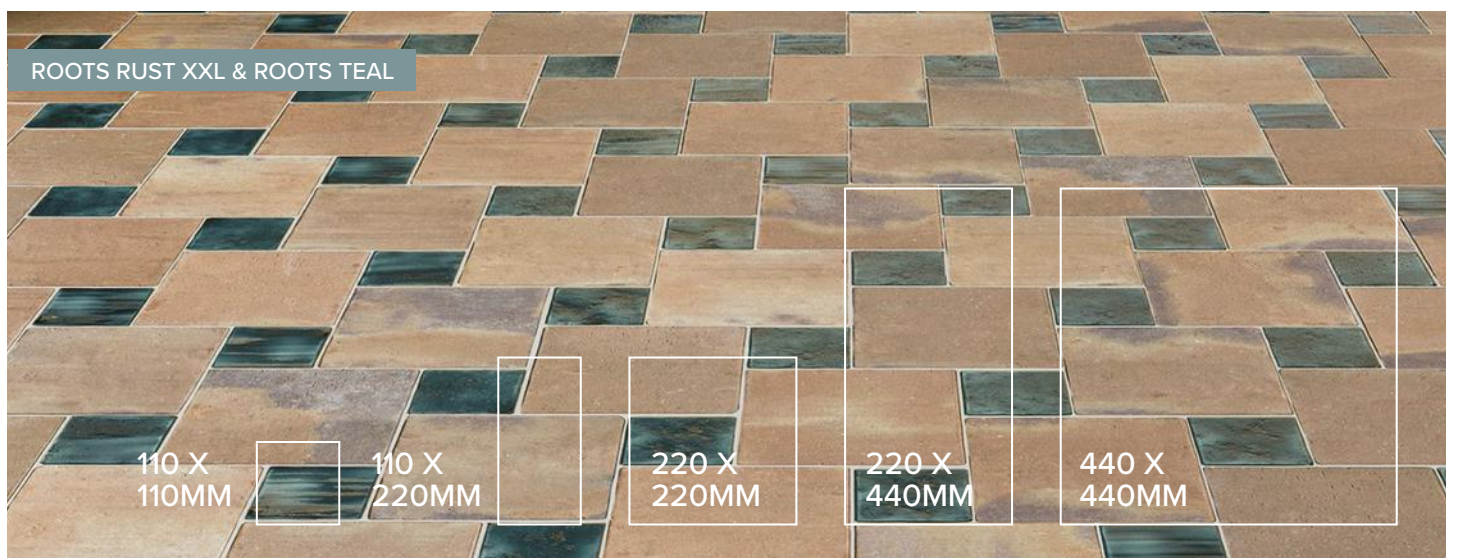

V4 VARIANCE

RECTIFIED

INDOOR USE

OUTDOOR USE

All colours are available in the sizes listed
Special Order: 10mm thickness for internal use

Icon

SPANISH PORCELAIN

Icon is the perfect range for creating a divide in any space, but allowing light to still flow through any external or internal space.