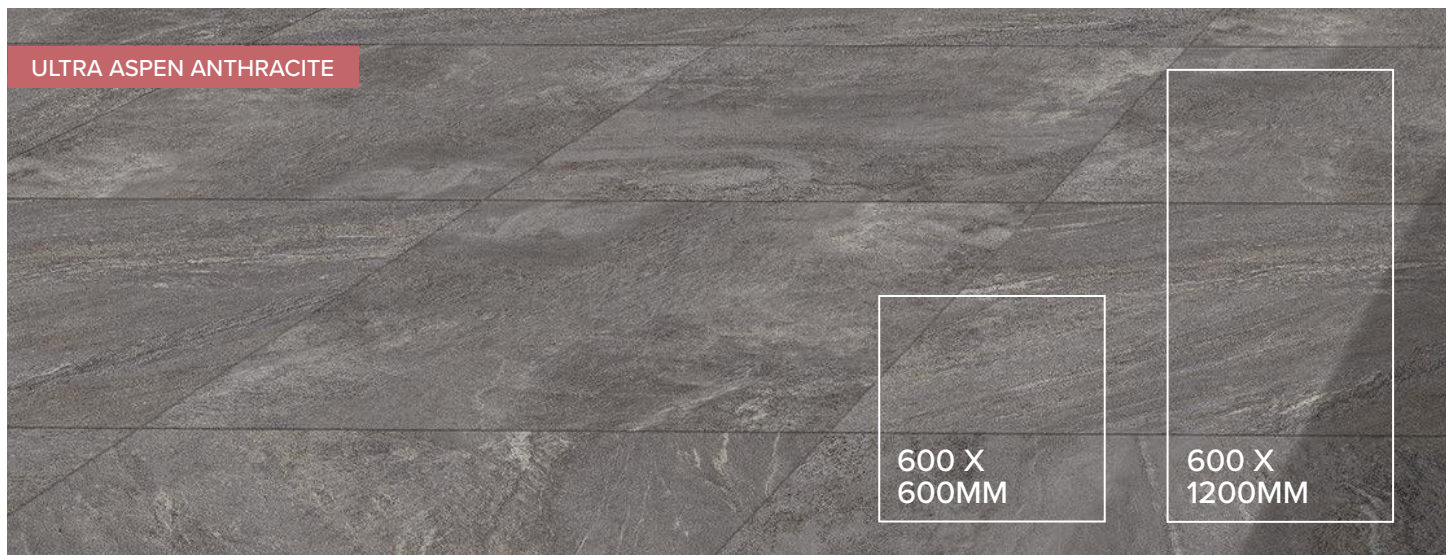

V3 VARIANCE

RECTIFIED

INDOOR USE

OUTDOOR USE

20mm thickness stocked

Special Order: 10mm thickness for internal areas

Next

SPANISH PORCELAIN