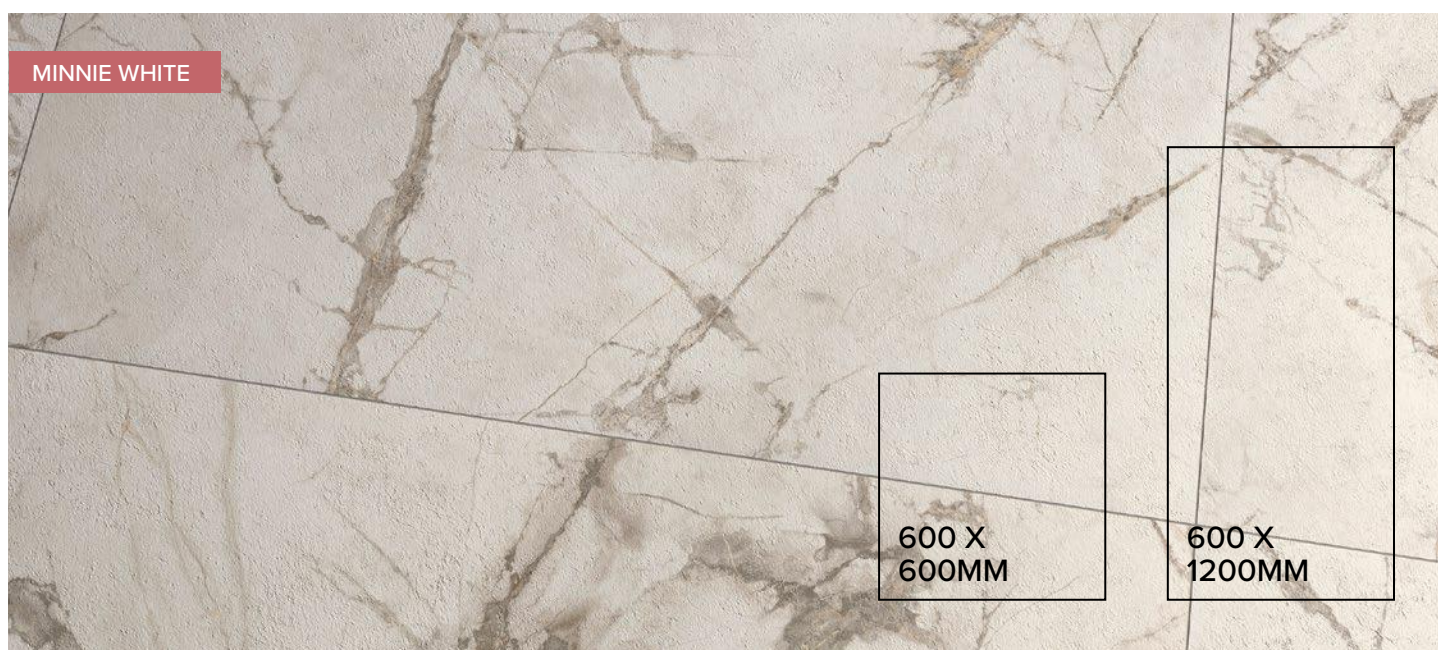

Minnie Brown available as a special order

V2 VARIANCE

RECTIFIED

INDOOR USE

Steel

PORCELAIN

The main feature of the Steel Range is its semi-polished finish which realistically recreates the shine of oxidized metal. This gives a touch of modernity and originality to any space in which it is used.