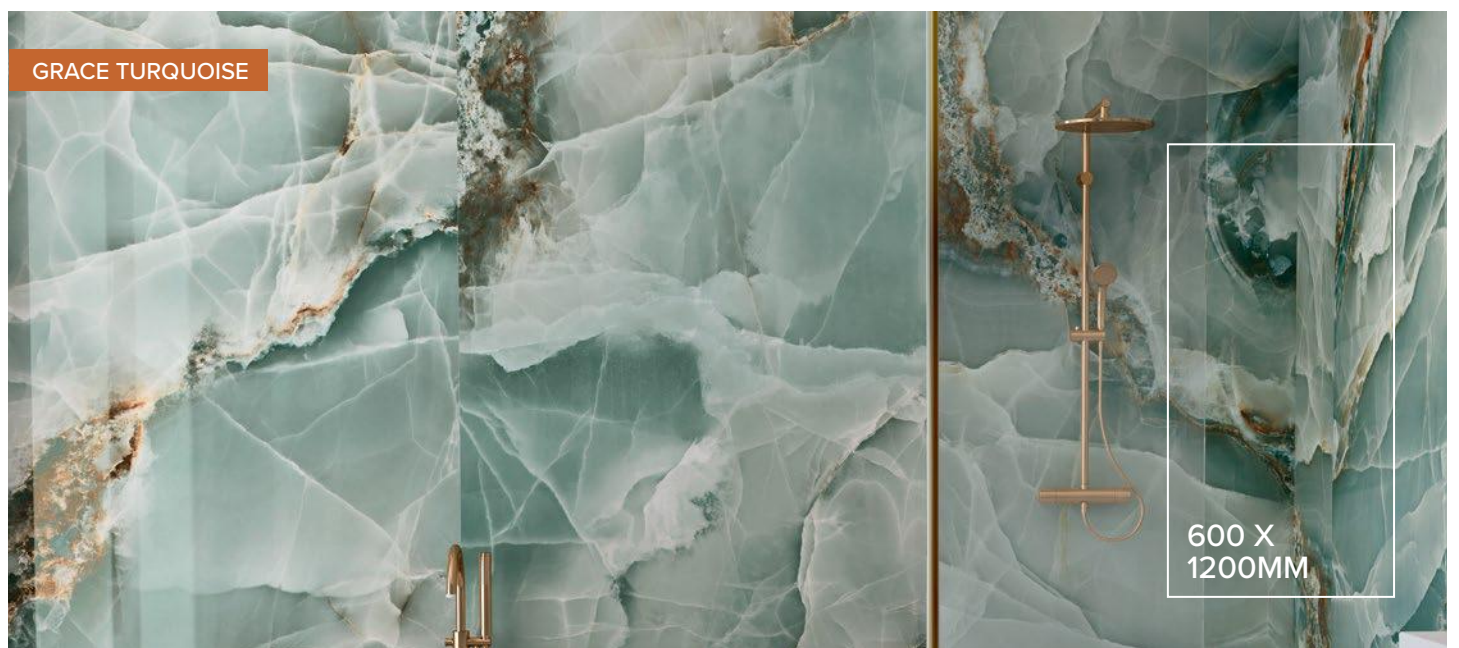

GRACE TURQUOISE

600 X
1200MM